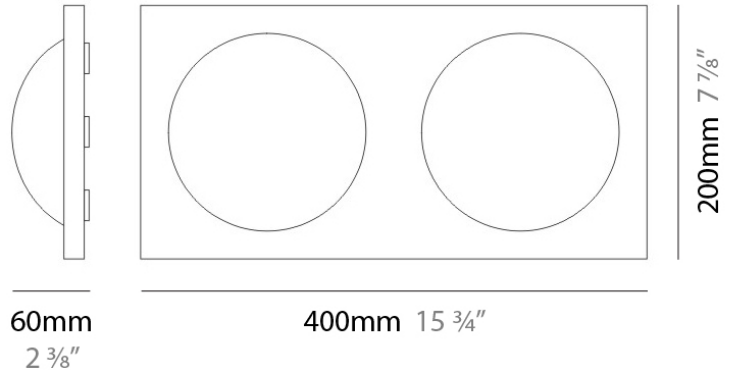

DOME SURFACE

D23031

GENERAL

Series: Dome
Division: Design
Mounting Type: Surface
Mounting Location: Wall
Subcategory: Ambient

PHYSICAL

Shape: Rectangle
Length (mm): 400
Length (in): 15 3/4
Height (mm): 200
Height (in): 7 7/8
Extension (mm): 60
Extension (in): 2 3/8
Light Distribution: Omnidirectional
Weight (kg): 3.2
Weight (lbs): 7
Diffuser: Satin White Glass
Fixture Finish: SST
Fixture Material: Glass / Aluminum

ELECTRICAL

Number of Lamps: 2
Lamp Type: LED Retrofit / Halogen
Bulb Included: Bulb Not Included
Total Output Wattage (W): 26 / 120
Max. Wattage Per Lamp (W): 13 / 60
Lamp Base: G9
Dimming: Non-Dimmable
Input Voltage (V): 120

LED

OPTICAL

RATINGS AND CERTIFICATIONS

Certified By: CSA Certified to UL and CSA Standards
IP rating: IP20