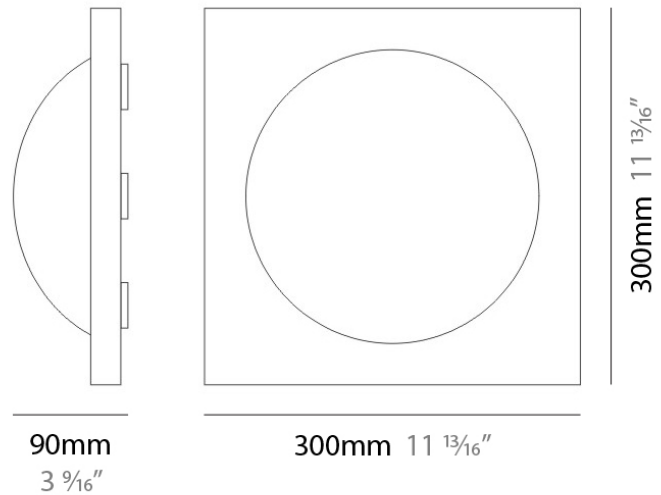

PROJECT
TYPE
NOTES
QUANTITY
DATE

DOME SURFACE

D23033

GENERAL

Series: Dome
Division: Design
Mounting Type: Surface
Mounting Location: Wall
Subcategory: Ambient

PHYSICAL

Shape: Square
Length (mm): 300
Length (in): 11 ¹³/₁₆
Height (mm): 300
Height (in): 11 ¹³/₁₆
Extension (mm): 90
Extension (in): 3 ⁹/₁₆
Light Distribution: Omnidirectional
Weight (kg): 1.8
Weight (lbs): 4
Diffuser: Satin White Glass
Fixture Finish: SST
Fixture Material: Glass / Aluminum

ELECTRICAL

Number of Lamps: 1
Lamp Type: LED Retrofit
Lamp Shape: A19
Bulb Included: Bulb Not Included
Total Output Wattage (W): 15
Max. Wattage Per Lamp (W): 15
Lamp Base: E26
Dimming: Non-Dimmable
Input Voltage (V): 120

LED

OPTICAL

RATINGS AND CERTIFICATIONS

Certified By: CSA Certified to UL and CSA Standards
IP rating: IP20